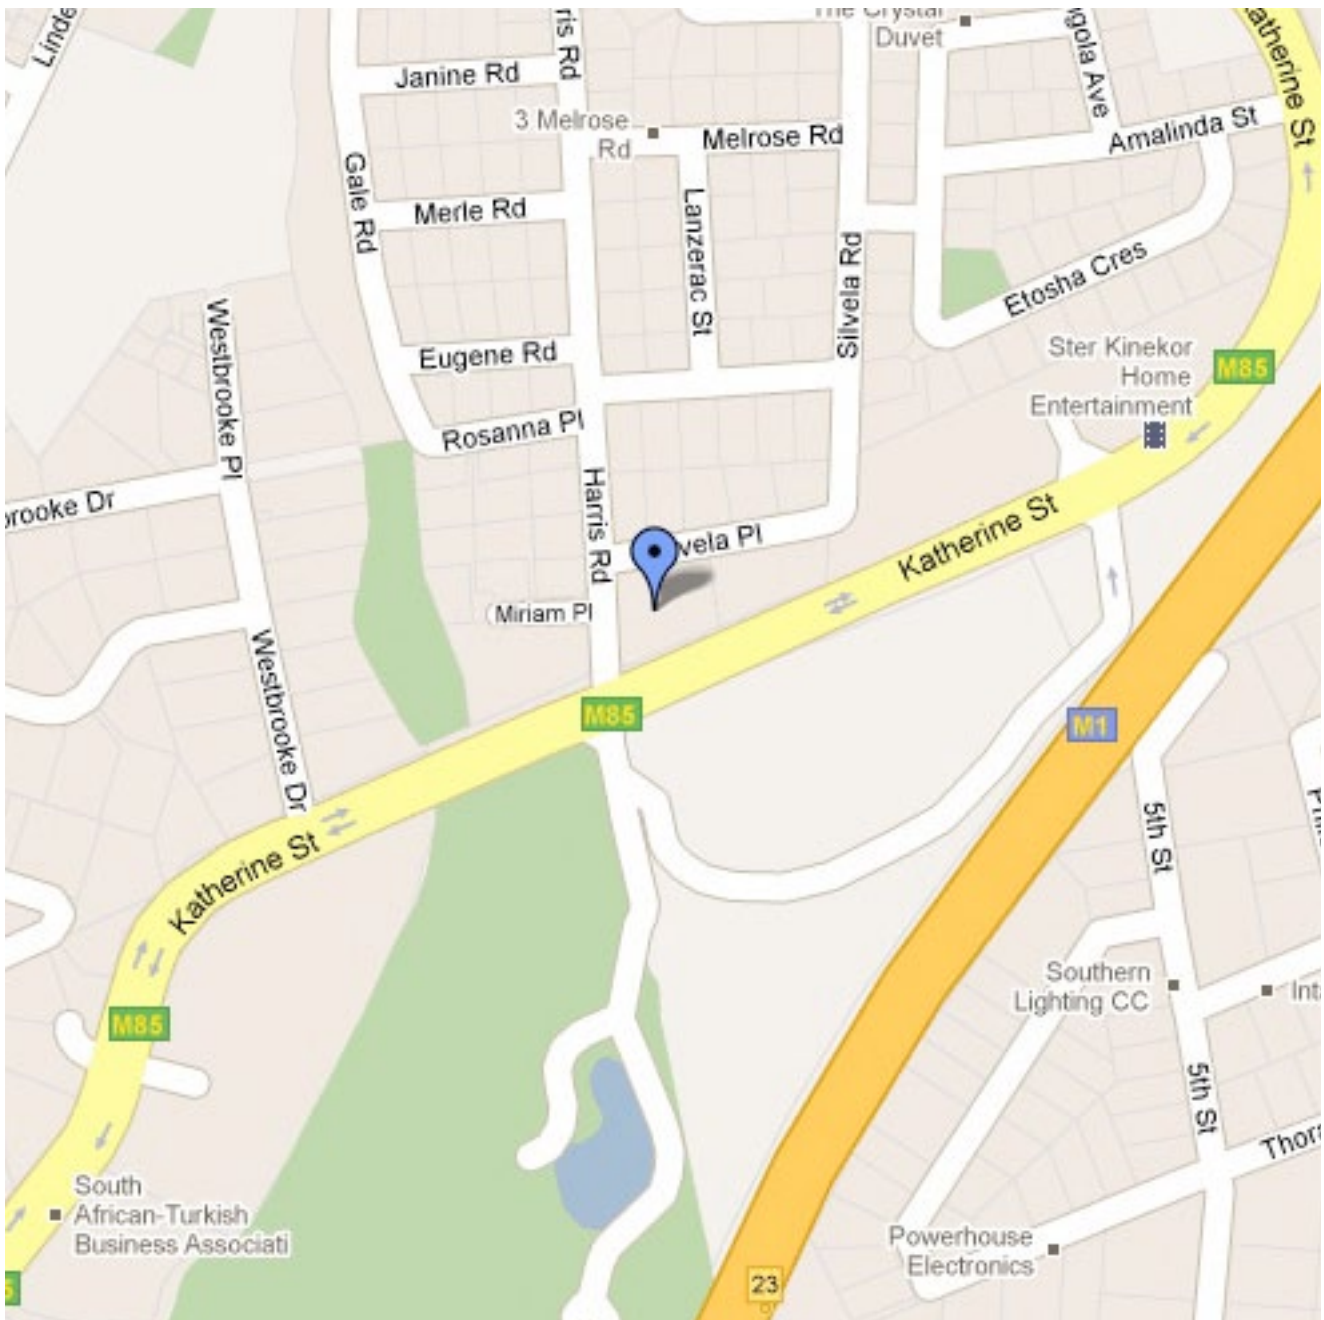

NATIVE

OFFICE DIRECTIONS

NATIVE Johannesburg

Address

Innesfree View, Cnr Katherine & Harris Rd
Sandown, Johannesburg
Tel +27 11 555 3800

DIRECTIONS

NATIVE JOHANNESBURG

Directions from OR Tambo International Airport

- Leave OR Tambo International Airport via exit 46.
- Merge to the right with the R24 and head towards Johannesburg
- You will travel along the R24 highway for about 10km
- Take the exit for the N3 S/N12 toward Kimberley/Germiston/ Durban
- At the fork keep right, and follow the signs for the N3 N/N1/Pretoria
- You will then travel along the N3 before taking the Marlboro Drive exit
- Keep left at the exit onto Marlboro Drive and continue down Marlboro Drive
- Turn left onto Katherine Street
- Continue down Katherine Street and turn right into Harris Road and first right into Innesfree View.

Directions from Rivonia Road, the N1 Highway

- Head south along Rivonia Road towards Sandton City
- Drive along Rivonia Road and turn left into Grayston Drive/M40
- Continue down Grayston Drive, keeping to the left and take the ramp down to Katherine Street
- Turn left into Katherine Street
- Once on Katherine Street you will take the 3rd left into Harris Road and first right into Innesfree View.